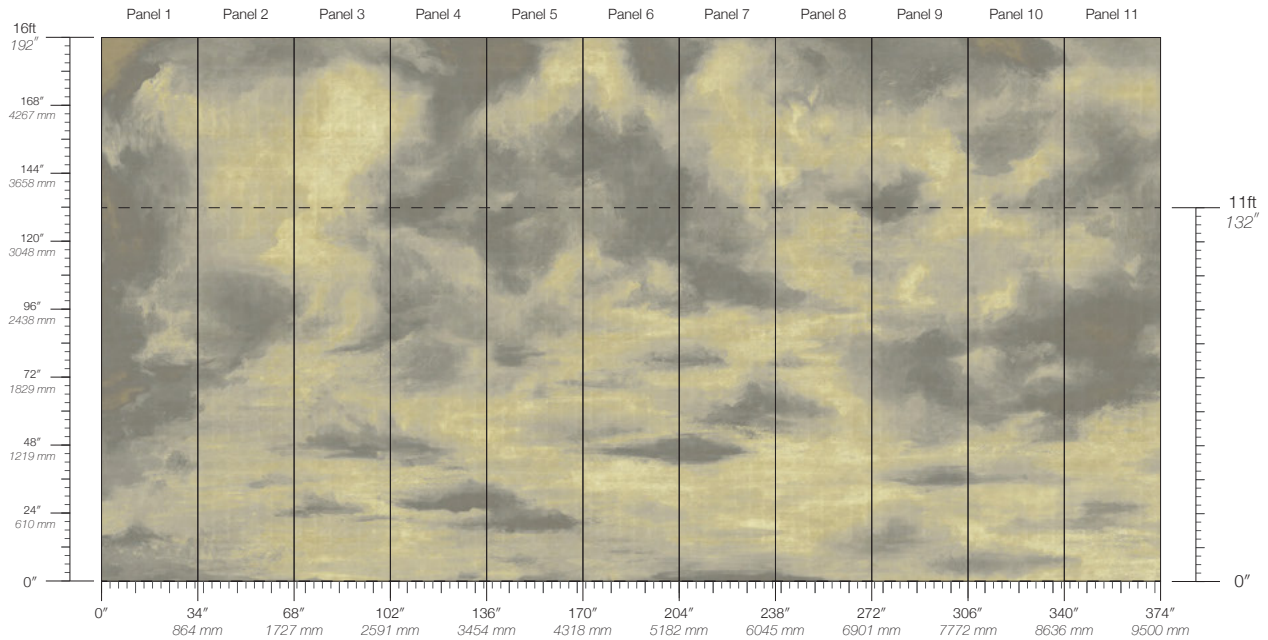

SOLSTICE

SUNSHOWER

TWILIGHT

# Atmosphere Solstice

Suitable for residential and some commercial projects

**COLOR**  
Solstice

**ITEM**  
4406

**CONTENT**  
Dutch Metal Leaf

**PANEL WIDTH**  
34" / 864 mm trimmed

**PANEL HEIGHT**  
132" / 3353 mm standard  
192" / 4877 mm extended